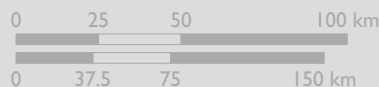

COLOMBIA

PERU

PROGRAM KEY

USAID/OFDA **USAID/FFP**
DoD

- Health
- Humanitarian Coordination and Information Management
- Locally and Regionally Procured Emergency Food Assistance
- Logistics Support
- Logistics Support and Relief Commodities
- Urban Search-and-Rescue Support
- WASH

The boundaries and names used on this map do not imply official endorsement or acceptance by the U.S. Government.