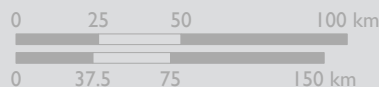

COLOMBIA

PERU

PROGRAM KEY

USAID/OFDA USAID/FFP
DoD

- Health
- Humanitarian Coordination and Information Management
- Locally and Regionally Procured Emergency Food Assistance
- Logistics Support
- Logistics Support and Relief Commodities
- Urban Search-and-Rescue Support
- WASH

The boundaries and names used on this map do not imply official endorsement or acceptance by the U.S. Government.